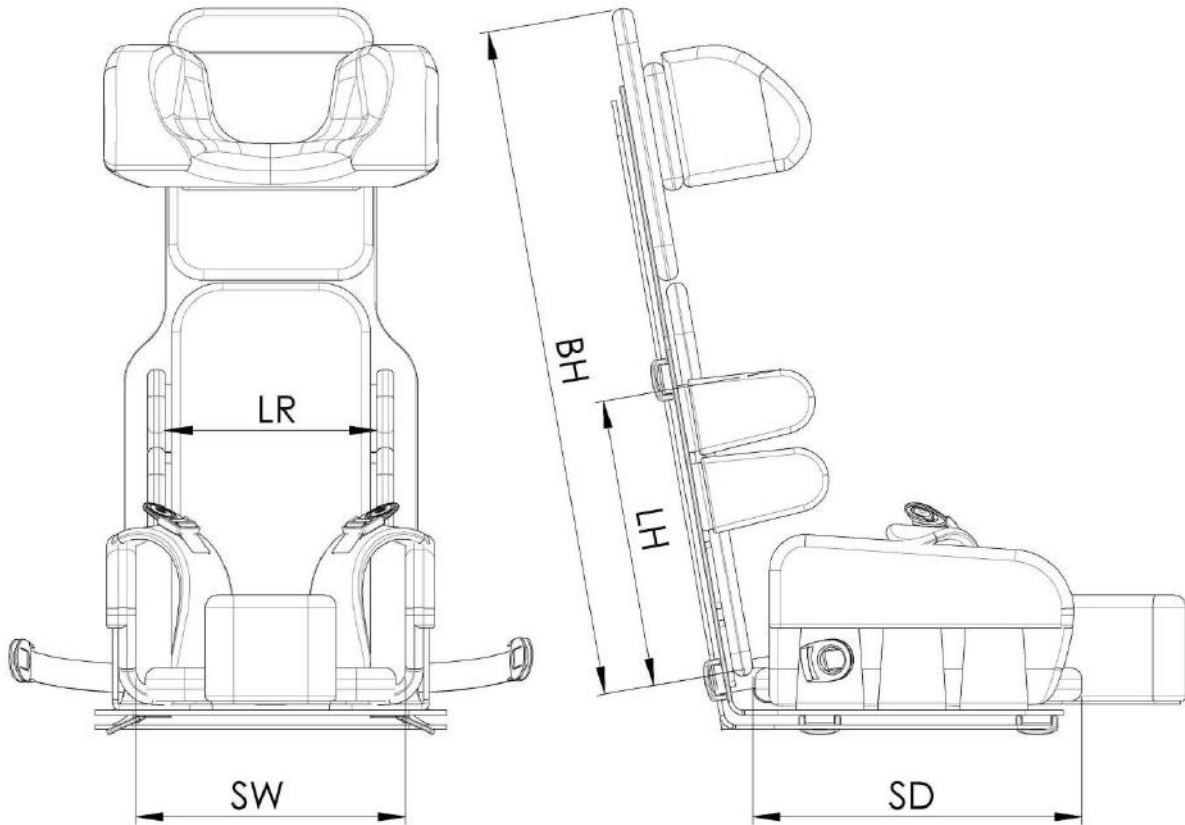

TravelSit

Technical Data

No.	Name of the dimension	Symbol	Size	
			S	M
1	Height of the backrest	BH	52	62
2	Width of the seat	SW	17 – 24	22 – 35
3	Depth of the seat	SD	26	31
4	Width of the side support	LR	16 – 22	23 – 30
5	Height of the side support	LH	8 - 26	13 - 35